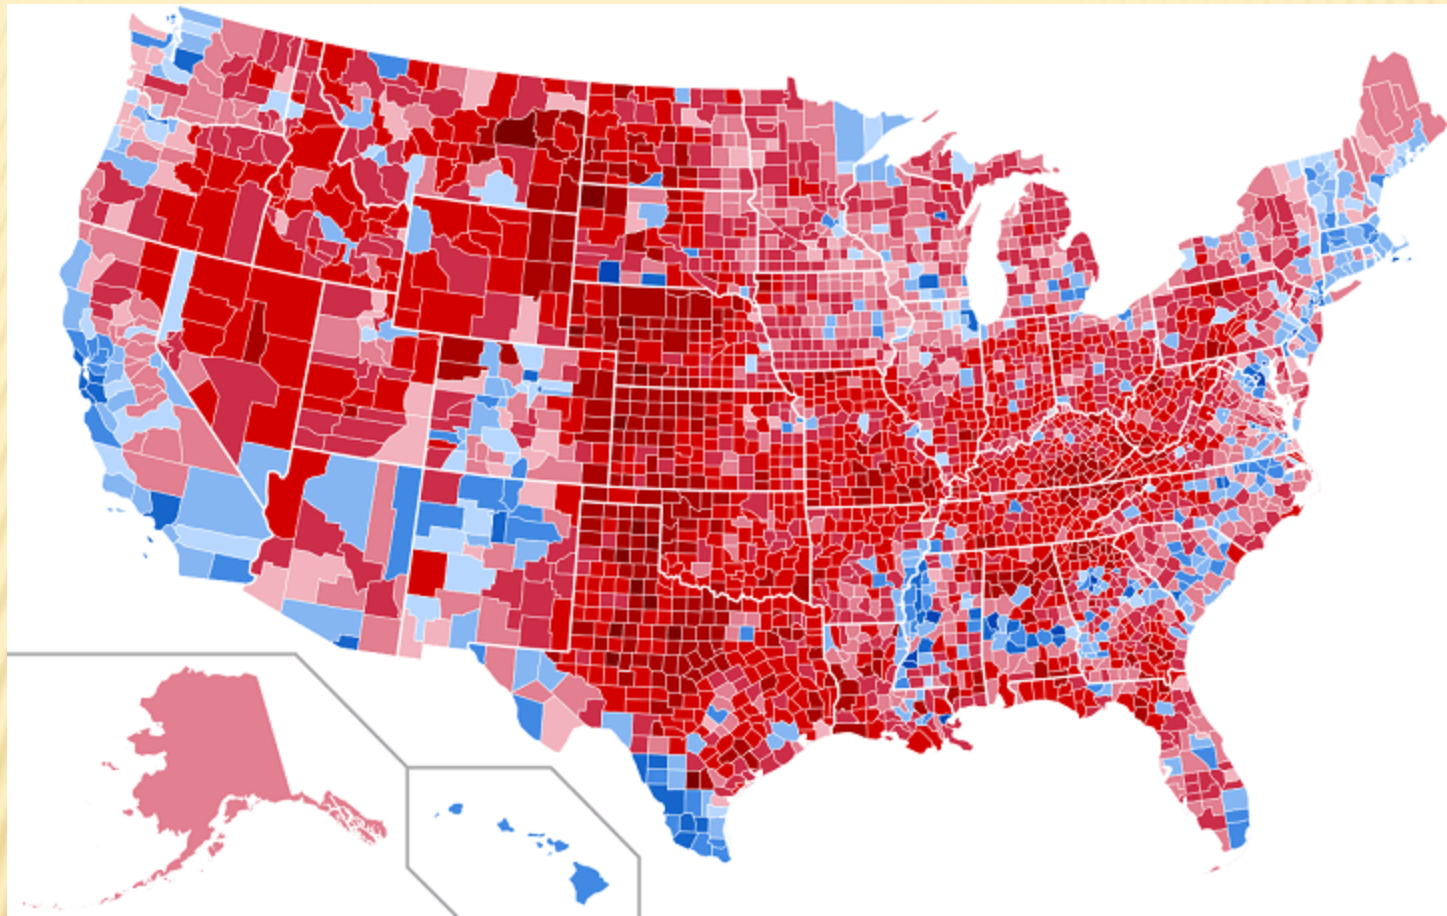

“THE REAL STORY OF THE TRUMP VICTORY”

Who are Donald Trump's constituencies?

Who are biggest losers of the election?

Is the Hillary of 2008 different from the Hillary of 2016? What was the hidden background of 2008 election?

2016 U.S. ELECTION RESULTS ON A COUNTY BY COUNTY LEVEL

ROADSIDE SIGNS ACROSS U.S.

WHO ARE BIGGEST LOSERS OF THE ELECTION?

- ✘ The Democratic Party was the biggest loser; Republicans now control the White House, the Senate, and the House of Representatives,
- ✘ In the Senate, Democrats anticipated gaining up to 6 seats, but they lost critical states, leaving a Republican Majority. There are 52 Republicans, 46 Democrats, and 2 Independents who caucus with the Democrats.
- ✘ In the House, Republicans retained a strong majority with 241 Republicans and 194 Democrats.

JOBS, GLASS STEAGALL & THE ECONOMY:

IN CHARLOTTE, NC ON OCTOBER 26, TRUMP CALLED FOR A "21ST CENTURY GLASS STEAGALL" ACT AS PART OF HIS PLAN FOR "HELPING AFRICAN AMERICAN BUSINESSES GET THE CREDIT THEY NEED."